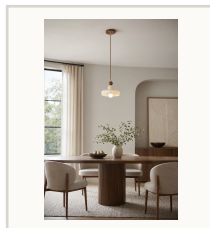

Spanish Marble and Walnut Disc Pendant Light

PENDANT LIGHTS

SPECIFICATIONS

Dimensions Shade diameter 7.9 in; overall fixture body height 7.9 in; marble body section height 4.3 in; wood accent diameter 1.6 in; canopy diameter 4.7 in and height 1.0 in; adjustable cord length up to 59.1 in.

Material Spanish marble, black walnut wood, and copper.

Finish Cloudy white marble shade with black walnut wood accent and warm copper hardware.

Bulb High-brightness LED with three-color light setting.

Space Living room, Bedroom, Dining room, Approx. 54-86 sq ft spaces

Cloudy White Marble / Black Walnut - AL-8071

View product page

ardenlumelighting.com

Scan for current price, availability, and details.