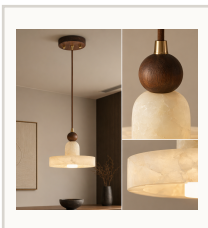

Spanish Marble and Walnut Disc Pendant Light

PENDANT LIGHTS

SPECIFICATIONS

Dimensions Shade diameter 7.9 in; overall fixture body height 7.9 in; marble body section height 4.3 in; wood accent diameter 1.6 in; canopy diameter 4.7 in and height 1.0 in; adjustable cord length up to 59.1 in.

Material Spanish marble, black walnut wood, and copper.

Finish Cloudy white marble shade with black walnut wood accent and warm copper hardware.

Bulb High-brightness LED with three-color light setting.

Space Living room, Bedroom, Dining room, Approx. 54-86 sq ft spaces

Cloudy White Marble / Black Walnut - AL-8071

View product page

ardenlumelighting.com

Scan for current price, availability, and details.