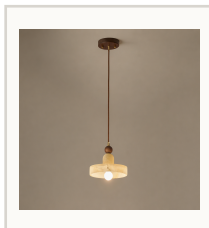

Spanish Marble and Walnut Disc Pendant Light

PENDANT LIGHTS

SPECIFICATIONS

Dimensions Shade diameter 7.9 in; overall fixture body height 7.9 in; marble body section height 4.3 in; wood accent diameter 1.6 in; canopy diameter 4.7 in and height 1.0 in; adjustable cord length up to 59.1 in.

Material Spanish marble, black walnut wood, and copper.

Finish Cloudy white marble shade with black walnut wood accent and warm copper hardware.

Bulb High-brightness LED with three-color light setting.

Space Living room, Bedroom, Dining room, Approx. 54-86 sq ft spaces

Cloudy White Marble / Black Walnut - AL-8071

View product page

ardenlumelighting.com

Scan for current price, availability, and details.