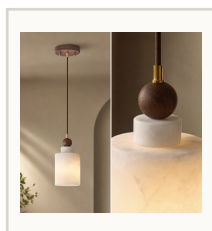

Spanish Marble and Walnut Cylinder Pendant Light

PENDANT LIGHTS

SPECIFICATIONS

Dimensions Shade diameter 4.3 in; overall fixture body height 9.1 in; marble shade height 6.7 in; wood accent diameter 1.6 in; canopy diameter 4.7 in and height 1.0 in; adjustable cord length up to 59.1 in.

Material Spanish marble, black walnut wood, and copper.

Finish Cloudy white marble shade with black walnut wood accent and warm copper hardware.

Bulb High-brightness LED with three-color light setting.

Space Living room, Bedroom, Dining room, Approx. 54-86 sq ft spaces

Cloudy White Marble / Black Walnut - AL-8073

View product page

ardenlumelighting.com

Scan for current price, availability, and details.