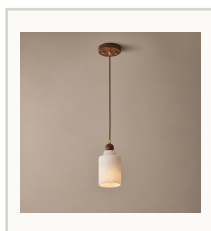

Spanish Marble and Walnut Cylinder Pendant Light

PENDANT LIGHTS

SPECIFICATIONS

Dimensions Shade diameter 4.3 in; overall fixture body height 9.1 in; marble shade height 6.7 in; wood accent diameter 1.6 in; canopy diameter 4.7 in and height 1.0 in; adjustable cord length up to 59.1 in.

Material Spanish marble, black walnut wood, and copper.

Finish Cloudy white marble shade with black walnut wood accent and warm copper hardware.

Bulb High-brightness LED with three-color light setting.

Space Living room, Bedroom, Dining room, Approx. 54-86 sq ft spaces

Cloudy White Marble / Black Walnut - AL-8073

View product page

ardenlumelighting.com

Scan for current price, availability, and details.