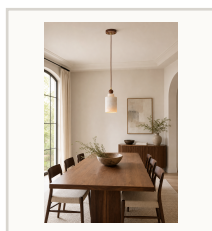

Spanish Marble and Walnut Cylinder Pendant Light

PENDANT LIGHTS

SPECIFICATIONS

Dimensions Shade diameter 4.3 in; overall fixture body height 9.1 in; marble shade height 6.7 in; wood accent diameter 1.6 in; canopy diameter 4.7 in and height 1.0 in; adjustable cord length up to 59.1 in.

Material Spanish marble, black walnut wood, and copper.

Finish Cloudy white marble shade with black walnut wood accent and warm copper hardware.

Bulb High-brightness LED with three-color light setting.

Space Living room, Bedroom, Dining room, Approx. 54-86 sq ft spaces

Cloudy White Marble / Black Walnut - AL-8073

View product page

ardenlumelighting.com

Scan for current price, availability, and details.