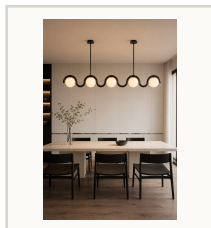

Colorful Wave Linear Globe Pendant Light

LINEAR PENDANT

SPECIFICATIONS

Dimensions	L75.6 x H9.4 in
Material	Iron + glass shade
Finish	Black / Red / Blue / Yellow
Bulb	LED E14 bulbs, warm light
Space	Bar counter, dining room, kitchen island

OPTIONS

- 3 Lights Blue
- 3 Lights Red
- 3 Lights Yellow
- 3 Lights Black
- 5 Lights Black
- 5 Lights Red
- 5 Lights Blue
- 5 Lights Yellow

Product page

Scan for current product details.
ardenlumelighting.com