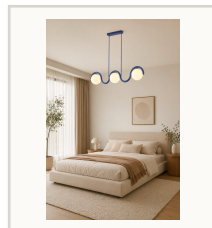

Colorful Wave Linear Globe Pendant Light

LINEAR PENDANT

SPECIFICATIONS

Dimensions	L75.6 x H9.4 in
Material	Iron + glass shade
Finish	Black / Red / Blue / Yellow
Bulb	LED E14 bulbs, warm light
Space	Bar counter, dining room, kitchen island

OPTIONS

- 3 Lights Blue
- 3 Lights Red
- 3 Lights Yellow
- 3 Lights Black
- 5 Lights Black
- 5 Lights Red
- 5 Lights Blue
- 5 Lights Yellow

Product page

Scan for current product details.
ardenlumelighting.com