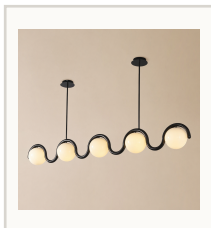

# Colorful Wave Linear Globe Pendant Light

LINEAR PENDANT

## SPECIFICATIONS

|                   |  |
|-------------------|--|
| <b>Dimensions</b> | L75.6 x H9.4 in                          |
| <b>Material</b>   | Iron + glass shade                       |
| <b>Finish</b>     | Black / Red / Blue / Yellow              |
| <b>Bulb</b>       | LED E14 bulbs, warm light                |
| <b>Space</b>      | Bar counter, dining room, kitchen island |

## OPTIONS

- 3 Lights Blue
- 3 Lights Red
- 3 Lights Yellow
- 3 Lights Black
- 5 Lights Black
- 5 Lights Red
- 5 Lights Blue
- 5 Lights Yellow

**Product page**

Scan for current product details.  
[ardenlumelighting.com](https://ardenlumelighting.com)