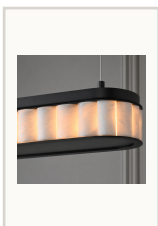

Modern Alabaster Linear Island Chandelier in Matte Black

LINEAR CHANDELIER / ISLAND LIGHT

SPECIFICATIONS

Dimensions 47.2 in L x 12.2 in W x 2.6 in H
59.1 in L x 12.2 in W x 2.6 in H

Material Stainless steel + Spanish alabaster

Finish Matte Black + Alabaster

Light Source Integrated LED / 3000K
47.2 in: 60W
59.1 in: 80W

Suspension Adjustable cable height

Space Dining room, kitchen island, bar, study

SKU REFERENCE

47.2 in: AL-CH-1248-47

59.1 in: AL-CH-1248-59

Product page

Scan for current product details.

ardenlumelighting.com