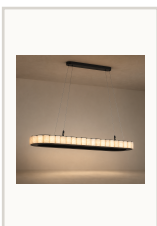

Modern Alabaster Linear Island Chandelier in Matte Black

LINEAR CHANDELIER / ISLAND LIGHT

SPECIFICATIONS

Dimensions 47.2 in L x 12.2 in W x 2.6 in H
59.1 in L x 12.2 in W x 2.6 in H

Material Stainless steel + Spanish alabaster

Finish Matte Black + Alabaster

Light Source Integrated LED / 3000K
47.2 in: 60W
59.1 in: 80W

Suspension Adjustable cable height

Space Dining room, kitchen island, bar, study

SKU REFERENCE

47.2 in: AL-CH-1248-47

59.1 in: AL-CH-1248-59

Product page

Scan for current product details.

ardenlumelighting.com