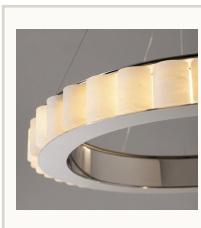

## SPECIFICATIONS

**Dimensions** 23.6 in / 31.5 in / 39.4 in / 47.2 in Dia  
Single ring: 3.1 in H  
Double ring: 31.5 in Dia x 25.4 in H

**Material** Copper + alabaster

**Finishes** Matte Black / Chrome

**Light Source** Integrated LED / 3000K

**Space** Dining room, living room, bedroom, foyer

## SKU REFERENCE

Matte Black 23.6 in: AL-CH-1249-MB-24  
Matte Black 31.5 in: AL-CH-1249-MB-32  
Matte Black 39.4 in: AL-CH-1249-MB-39  
Matte Black 47.2 in: AL-CH-1249-MB-47  
Matte Black Double Ring: AL-CH-1249-MB-32D  
Chrome 23.6 in: AL-CH-1249-CR-24  
Chrome 31.5 in: AL-CH-1249-CR-32  
Chrome 39.4 in: AL-CH-1249-CR-39