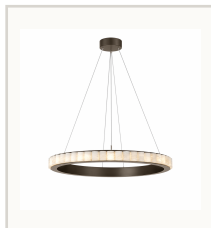

# Modern Alabaster Ring LED Pendant Chandelier

RING PENDANT / CHANDELIER

## SPECIFICATIONS

**Dimensions** 23.6 in / 31.5 in / 39.4 in / 47.2 in Dia  
Single ring: 3.1 in H  
Double ring: 31.5 in Dia x 25.4 in H

**Material** Copper + alabaster

**Finishes** Matte Black / Chrome

**Light Source** Integrated LED / 3000K

**Space** Dining room, living room, bedroom, foyer

## SKU REFERENCE

Matte Black 23.6 in: AL-CH-1249-MB-24  
Matte Black 31.5 in: AL-CH-1249-MB-32  
Matte Black 39.4 in: AL-CH-1249-MB-39  
Matte Black 47.2 in: AL-CH-1249-MB-47  
Matte Black Double Ring: AL-CH-1249-MB-32D  
Chrome 23.6 in: AL-CH-1249-CR-24  
Chrome 31.5 in: AL-CH-1249-CR-32  
Chrome 39.4 in: AL-CH-1249-CR-39