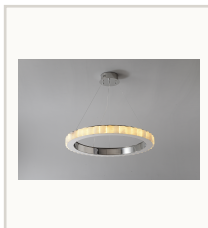

## SPECIFICATIONS

**Dimensions** 23.6 in / 31.5 in / 39.4 in / 47.2 in Dia  
Single ring: 3.1 in H  
Double ring: 31.5 in Dia x 25.4 in H

**Material** Copper + alabaster

**Finishes** Matte Black / Chrome

**Light Source** Integrated LED / 3000K

**Space** Dining room, living room, bedroom, foyer

## SKU REFERENCE

Matte Black 23.6 in: AL-CH-1249-MB-24  
Matte Black 31.5 in: AL-CH-1249-MB-32  
Matte Black 39.4 in: AL-CH-1249-MB-39  
Matte Black 47.2 in: AL-CH-1249-MB-47  
Matte Black Double Ring: AL-CH-1249-MB-32D  
Chrome 23.6 in: AL-CH-1249-CR-24  
Chrome 31.5 in: AL-CH-1249-CR-32  
Chrome 39.4 in: AL-CH-1249-CR-39