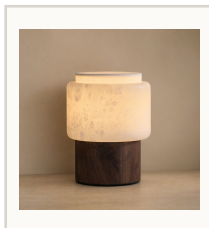

Modern Alabaster Wood Cylinder Table Lamp

TABLE LAMP

SPECIFICATIONS

Dimensions	D7.9 in x H9.8 in
Material	Wood base + alabaster + fabric diffuser
Finishes	White Ash / Black Walnut
Light Source	E27 LED / 3000K
Space	Bedroom, living room, study

SKU REFERENCE

White Ash: AL-TL-1251-WA
Black Walnut: AL-TL-1251-BW

Product page
Scan for current product details.
ardenlumelighting.com