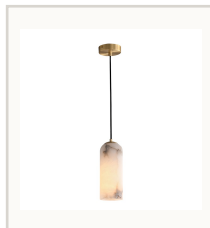

Modern Brass Marble Cylinder Pendant Light

PENDANT LIGHT

SPECIFICATIONS

Dimensions 3.9 in Dia x 10.2 in H; adjustable cord

Material Brass + snowflake marble

Finish Natural Brass / Snow White Marble

Bulb E14 LED 12W / 3000K Warm Light

Space Bedroom, dining nook, kitchen island, hallway

SKU REFERENCE

Standard: AL-PD-1255-BR

Product page

Scan for current product details.

ardenlumelighting.com