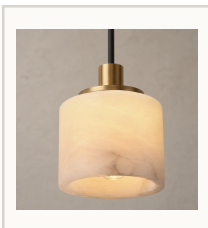

Modern Brass Marble Cylinder Pendant Light

PENDANT LIGHT

SPECIFICATIONS

Dimensions 3.9 in Dia x 10.2 in H; adjustable cord

Material Brass + snowflake marble

Finish Natural Brass / Snow White Marble

Bulb E14 LED 12W / 3000K Warm Light

Space Bedroom, dining nook, kitchen island, hallway

SKU REFERENCE

Standard: AL-PD-1255-BR

Product page

Scan for current product details.

ardenlumelighting.com