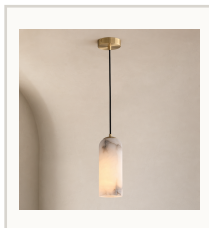

Modern Brass Marble Cylinder Pendant Light

PENDANT LIGHT

SPECIFICATIONS

Dimensions 3.9 in Dia x 10.2 in H; adjustable cord

Material Brass + snowflake marble

Finish Natural Brass / Snow White Marble

Bulb E14 LED 12W / 3000K Warm Light

Space Bedroom, dining nook, kitchen island, hallway

SKU REFERENCE

Standard: AL-PD-1255-BR

Product page

Scan for current product details.

ardenlumelighting.com