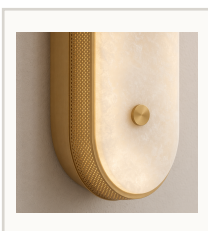

Modern Brass Marble Oval LED Wall Sconce

WALL SCONCE

SPECIFICATIONS

Dimensions 7.9 in Dia x 23.6 in H; 7.9 in Dia x 31.5 in H

Material Brass + snowflake marble

Finish Natural Brass

Bulb Integrated LED / 3000K Warm Light

Space Bedroom, hallway, foyer, dining room

SKU REFERENCE

23.6 in H: AL-WS-1253-H600-BR

31.5 in H: AL-WS-1253-H800-BR

Product page

Scan for current product details.

ardenlumelighting.com