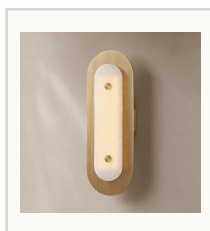

Modern Brass Marble Oval LED Wall Sconce

WALL SCONCE

SPECIFICATIONS

Dimensions 7.9 in Dia x 23.6 in H; 7.9 in Dia x 31.5 in H

Material Brass + snowflake marble

Finish Natural Brass

Bulb Integrated LED / 3000K Warm Light

Space Bedroom, hallway, foyer, dining room

SKU REFERENCE

23.6 in H: AL-WS-1253-H600-BR

31.5 in H: AL-WS-1253-H800-BR

Product page

Scan for current product details.

ardenlumelighting.com