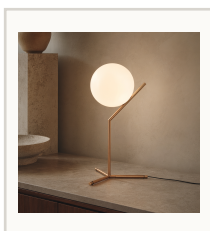

# Modern C-Shaped Copper Globe Table Lamp

TABLE LAMP

## SPECIFICATIONS

**Dimensions** Small: 6.9 in Dia x 15.0 in H; Large: 12.6 in Dia x 20.9 in H

**Material** Copper + glass

**Finishes** Natural Copper / Black Copper

**Bulb** G9 LED

**Space** Dining room, living room, bedroom

## SKU REFERENCE

Small / Natural Copper: AL-TL-1465-S-NC

Small / Black Copper: AL-TL-1465-S-BC

Large / Natural Copper: AL-TL-1465-L-NC

Large / Black Copper: AL-TL-1465-L-BC