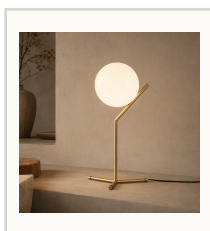

# Modern C-Shaped Copper Globe Table Lamp

TABLE LAMP

## SPECIFICATIONS

**Dimensions** Small: 6.9 in Dia x 15.0 in H; Large: 12.6 in Dia x 20.9 in H

**Material** Copper + glass

**Finishes** Natural Copper / Black Copper

**Bulb** G9 LED

**Space** Dining room, living room, bedroom

## SKU REFERENCE

Small / Natural Copper: AL-TL-1465-S-NC

Small / Black Copper: AL-TL-1465-S-BC

Large / Natural Copper: AL-TL-1465-L-NC

Large / Black Copper: AL-TL-1465-L-BC