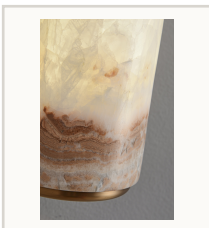

Modern Colorful Stone Cylinder Pendant Light

PENDANT LIGHT

SPECIFICATIONS

Dimensions 3.9 in Dia x 8.5 in H; adjustable cord

Canopy 2.8 in Dia x 6.3 in H

Material Colorful natural stone + stainless steel

Finishes Rose Gold / Brushed Champagne Gold / Black Gold

Bulb Integrated LED 12W + 6W downlight

OPTIONS

Rose Gold
Brushed Champagne Gold
Black Gold

Product page

Scan for current product details.
ardenlumelighting.com