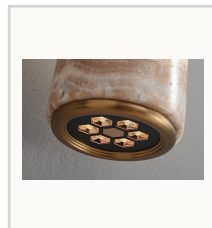

Modern Colorful Stone Cylinder Pendant Light

PENDANT LIGHT

SPECIFICATIONS

Dimensions 3.9 in Dia x 8.5 in H; adjustable cord

Canopy 2.8 in Dia x 6.3 in H

Material Colorful natural stone + stainless steel

Finishes Rose Gold / Brushed Champagne Gold / Black Gold

Bulb Integrated LED 12W + 6W downlight

OPTIONS

Rose Gold
Brushed Champagne Gold
Black Gold

Product page

Scan for current product details.
ardenlumelighting.com