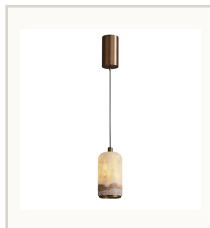

Modern Colorful Stone Cylinder Pendant Light

PENDANT LIGHT

SPECIFICATIONS

Dimensions 3.9 in Dia x 8.5 in H; adjustable cord

Canopy 2.8 in Dia x 6.3 in H

Material Colorful natural stone + stainless steel

Finishes Rose Gold / Brushed Champagne Gold / Black Gold

Bulb Integrated LED 12W + 6W downlight

OPTIONS

Rose Gold
Brushed Champagne Gold
Black Gold

Product page

Scan for current product details.
ardenlumelighting.com