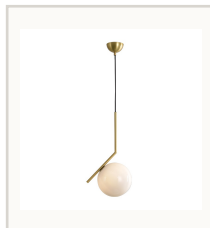

Modern Copper Globe Pendant Light

PENDANT LIGHT

SPECIFICATIONS

Dimensions 7.9 in Dia x 59.1 in H; body height 19.0 in

Material Copper + glass

Finish Natural Copper

Bulb G9 LED

Space Dining room, living room, bedroom

SKU REFERENCE

Natural Copper: AL-PD-1464-NC

Product page

Scan for current product details.

ardenlumelighting.com