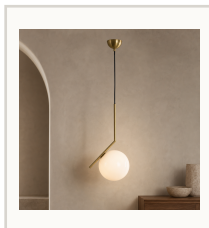

Modern Copper Globe Pendant Light

PENDANT LIGHT

SPECIFICATIONS

Dimensions 7.9 in Dia x 59.1 in H; body height 19.0 in

Material Copper + glass

Finish Natural Copper

Bulb G9 LED

Space Dining room, living room, bedroom

SKU REFERENCE

Natural Copper: AL-PD-1464-NC

Product page

Scan for current product details.

ardenlumelighting.com