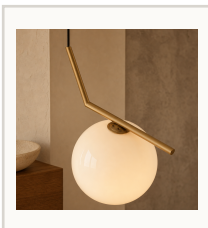

Modern Copper Globe Pendant Light

PENDANT LIGHT

SPECIFICATIONS

Dimensions 7.9 in Dia x 59.1 in H; body height 19.0 in

Material Copper + glass

Finish Natural Copper

Bulb G9 LED

Space Dining room, living room, bedroom

SKU REFERENCE

Natural Copper: AL-PD-1464-NC

Product page

Scan for current product details.

ardenlumelighting.com