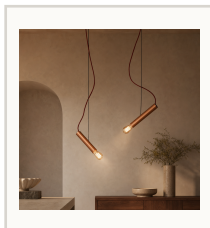

Modern Copper Tube LED Pendant Light

PENDANT LIGHT

SPECIFICATIONS

Dimensions 14.2 in W x 1.8 in Dia; adjustable cord up to 118.1 in

Material Copper

Finish Natural Copper

Bulb E27 LED bulb / 6W

Space Living room, dining room, bedroom

SKU REFERENCE

Natural Copper: AL-PD-1463-NC

Product page

Scan for current product details.

ardenlumelighting.com