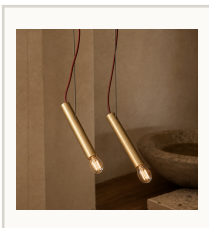

# Modern Copper Tube LED Pendant Light

PENDANT LIGHT

## SPECIFICATIONS

**Dimensions** 14.2 in W x 1.8 in Dia; adjustable cord up to 118.1 in

**Material** Copper

**Finish** Natural Copper

**Bulb** E27 LED bulb / 6W

**Space** Living room, dining room, bedroom

## SKU REFERENCE

Natural Copper: AL-PD-1463-NC

**Product page**

Scan for current product details.

[ardenlumelighting.com](https://ardenlumelighting.com)