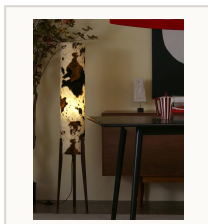

Modern Cowhide Cylinder Floor Lamp

FLOOR LAMP

SPECIFICATIONS

Dimensions 12.2 in Dia x 51.2 in H

Material Iron, aluminum alloy, and patterned fabric shade

Finish Black and cream cowhide-pattern shade with dark tripod legs

Bulb LED / E27 bulb shown in source; bulb and driver details to be confirmed before order

Space bedroom, study, living room, hotel room, reading corner

OPTIONS

Finish Black and cream cowhide-pattern shade with dark tripod legs

SKU REFERENCE

AL-FL-8023-CW

Product page

Scan for current details and availability.
ardenlumelighting.com