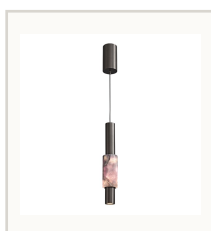

# Modern Crystal Cylinder Pendant Light

### SPECIFICATIONS

**Dimensions** 2.8 in Dia x 14.9 in H; adjustable cord

**Canopy** 2.8 in Dia x 6.3 in H

**Material** Stainless steel + natural purple or blue crystal

**Finishes** Rose Gold / Brushed Champagne Gold / Black Gold

### OPTIONS

Purple Crystal / Rose Gold  
 Purple Crystal / Brushed Champagne Gold  
 Purple Crystal / Black Gold  
 Blue Crystal / Rose Gold  
 Blue Crystal / Brushed Champagne Gold  
 Blue Crystal / Black Gold