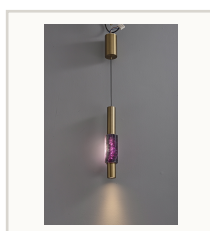

# Modern Crystal Cylinder Pendant Light

### SPECIFICATIONS

**Dimensions** 2.8 in Dia x 14.9 in H; adjustable cord

**Canopy** 2.8 in Dia x 6.3 in H

**Material** Stainless steel + natural purple or blue crystal

**Finishes** Rose Gold / Brushed Champagne Gold / Black Gold

**Bulb** Integrated LED 12W + 5W downlight

**Space** Bedroom, living room, dining room

### OPTIONS

Purple Crystal / Rose Gold  
 Purple Crystal / Brushed Champagne Gold  
 Purple Crystal / Black Gold  
 Blue Crystal / Rose Gold  
 Blue Crystal / Brushed Champagne Gold  
 Blue Crystal / Black Gold