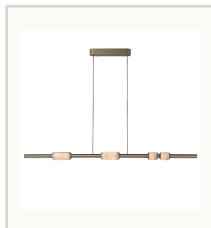

Modern Crystal Linear LED Island Chandelier

LINEAR CHANDELIER

SPECIFICATIONS

Dimensions 47.2 in L x 2.8 in H or 59.1 in L x 2.8 in H; adjustable suspension

Canopy 14.2 in L x 2.0 in H

Material Stainless steel + natural purple or blue crystal

Finish Brushed Champagne Gold

Bulb Integrated LED, segmented control, stepless dimming

Space Study, bar counter, dining room

OPTIONS

47.2 in / Purple Crystal

47.2 in / Blue Crystal

59.1 in / Purple Crystal

59.1 in / Blue Crystal