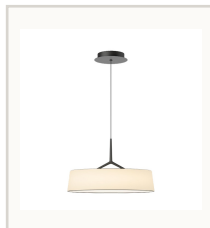

# Modern Fabric Drum LED Pendant Light

PENDANT LIGHT

## SPECIFICATIONS

**Dimensions** 17.7 in Dia x 4.3 in H

**Material** Aluminum + fabric shade

**Finishes** Gray + White / Black + White

**Bulb** Integrated LED 19W / 3-color light control

**Space** Study, bedroom, dining room

## SKU REFERENCE

Gray + White: AL-PD-1260-GY  
Black + White: AL-PD-1260-BK

**Product page**

Scan for current product details.  
[ardenlumelighting.com](https://ardenlumelighting.com)