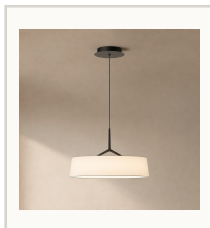

Modern Fabric Drum LED Pendant Light

PENDANT LIGHT

SPECIFICATIONS

Dimensions 17.7 in Dia x 4.3 in H

Material Aluminum + fabric shade

Finishes Gray + White / Black + White

Bulb Integrated LED 19W / 3-color light control

Space Study, bedroom, dining room

SKU REFERENCE

Gray + White: AL-PD-1260-GY
Black + White: AL-PD-1260-BK

Product page

Scan for current product details.
ardenlumelighting.com