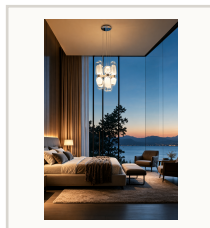

Modern Glass Petal Cluster Chandelier

CHANDELIER

SPECIFICATIONS

Dimensions	D21.3 x H28.3 in
Material	Handcrafted glass + metal
Finish	Chrome / Clear Glass
Bulb	Integrated LED 135W, dimmable
Space	Living room, dining room, bedroom

OPTIONS

D21.3 in x H28.3 in

Product page

Scan for current product details.

ardenlumelighting.com