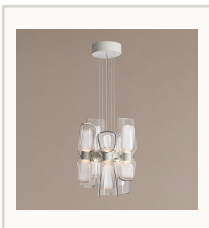

Modern Glass Petal Cluster Chandelier

CHANDELIER

SPECIFICATIONS

Dimensions	D21.3 x H28.3 in
Material	Handcrafted glass + metal
Finish	Chrome / Clear Glass
Bulb	Integrated LED 135W, dimmable
Space	Living room, dining room, bedroom

OPTIONS

D21.3 in x H28.3 in

Product page

Scan for current product details.

ardenlumelighting.com