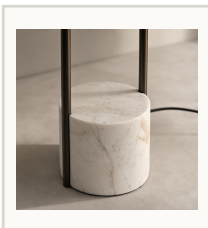

Modern Marble Base Copper Frame Floor Lamp

FLOOR LAMP

SPECIFICATIONS

Dimensions 15.0 in Dia x 59.1 in H; base 6.7 in Dia

Material Copper + marble + fabric shade

Finishes Natural Copper / Black Copper

Bulb E27 LED / Warm Light

Space Bedroom, living room, study

SKU REFERENCE

Natural Copper: AL-FL-1252-NC

Black Copper: AL-FL-1252-BC

Product page

Scan for current product details.

ardenlumelighting.com