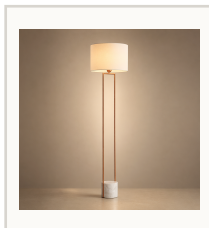

# Modern Marble Base Copper Frame Floor Lamp

### SPECIFICATIONS

**Dimensions** 15.0 in Dia x 59.1 in H; base 6.7 in Dia

**Material** Copper + marble + fabric shade

**Finishes** Natural Copper / Black Copper

**Bulb** E27 LED / Warm Light

**Space** Bedroom, living room, study

### SKU REFERENCE

Natural Copper: AL-FL-1252-NC

Black Copper: AL-FL-1252-BC