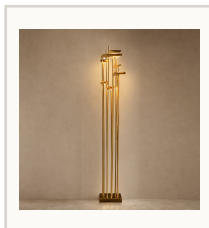

Modern Multi-Head Copper LED Table and Floor Lamp

TABLE & FLOOR LAMP / COPPER LIGHTING

SPECIFICATIONS

Dimensions Small Table: 10.2 in L x 22.8 in H
Large Table: 27.6 in L x 25.6 in H
Floor: 11.0 in L x 66.9 in H

Material Copper

Finish Natural Copper

Bulb LED 9W or 21W / 3000K Warm Light

Space Living room, bedroom, study

SKU REFERENCE

Small Table Lamp: AL-TL-1242-S-3H

Large Table Lamp: AL-TL-1242-L-7H

Floor Lamp: AL-FL-1242-7H