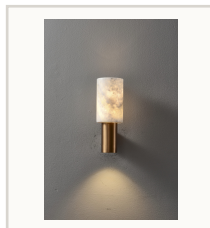

Modern Natural Stone Cylinder Wall Sconce

WALL SCONCE

SPECIFICATIONS

Dimensions 3.5 in Dia x 4.7 in P x 9.8 in H

Material Brazilian natural stone + stainless steel

Finishes Brushed Champagne Gold / Rose Gold / Black Gold

Bulb G9 LED + 3W downlight

Space Living room, study, bedroom, hallway

OPTIONS

Brushed Champagne Gold

Rose Gold

Black Gold

Product page

Scan for current product details.