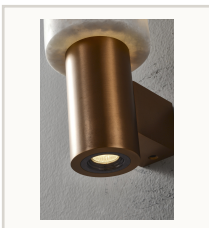

Modern Natural Stone Cylinder Wall Sconce

WALL SCONCE

SPECIFICATIONS

Dimensions 3.5 in Dia x 4.7 in P x 9.8 in H

Material Brazilian natural stone + stainless steel

Finishes Brushed Champagne Gold / Rose Gold / Black Gold

Bulb G9 LED + 3W downlight

Space Living room, study, bedroom, hallway

OPTIONS

Brushed Champagne Gold

Rose Gold

Black Gold

Product page

Scan for current product details.