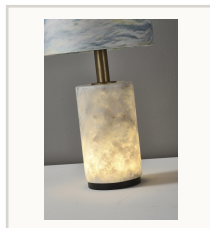

Modern Natural Stone Fabric Shade Table Lamp

TABLE LAMP

SPECIFICATIONS

Dimensions 6.7 in Dia x 16.5 in H

Material Brazilian natural stone + stainless steel + fabric shade

Finish Picture color

Bulb E27 LED + 3W downlight

Space Bedroom, living room, study

OPTIONS

Picture Color

Product page

Scan for current product details.

ardenlumelighting.com