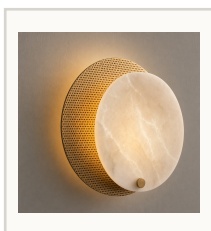

Modern Perforated Copper Alabaster Round Wall Sconce

WALL SCONCE / ALABASTER LIGHTING

SPECIFICATIONS

Dimensions	9.8 in Dia x 9.8 in H
Material	Copper + imported Spanish alabaster
Finish	Natural Copper
Bulb	G9 LED / 3000K Warm Light
Space	Bedroom, living room, hallway, foyer

SKU REFERENCE

Natural Copper: AL-WS-1467-NC

Product page

Scan for current product details.
ardenlumelighting.com