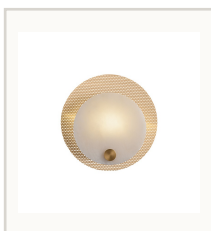

Modern Perforated Copper Alabaster Round Wall Sconce

WALL SCONCE / ALABASTER LIGHTING

SPECIFICATIONS

Dimensions	9.8 in Dia x 9.8 in H
Material	Copper + imported Spanish alabaster
Finish	Natural Copper
Bulb	G9 LED / 3000K Warm Light
Space	Bedroom, living room, hallway, foyer

SKU REFERENCE

Natural Copper: AL-WS-1467-NC

Product page

Scan for current product details.
ardenlumelighting.com