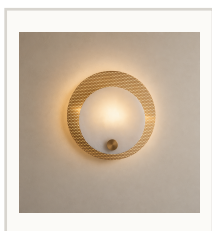

Modern Perforated Copper Alabaster Round Wall Sconce

WALL SCONCE / ALABASTER LIGHTING

SPECIFICATIONS

Dimensions	9.8 in Dia x 9.8 in H
Material	Copper + imported Spanish alabaster
Finish	Natural Copper
Bulb	G9 LED / 3000K Warm Light
Space	Bedroom, living room, hallway, foyer

SKU REFERENCE

Natural Copper: AL-WS-1467-NC

Product page

Scan for current product details.
ardenlumelighting.com