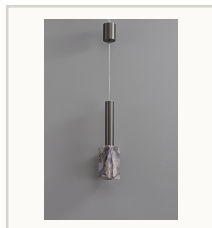

Modern Purple Crystal Cylinder Pendant Light

PENDANT LIGHT

SPECIFICATIONS

Dimensions 2.8 in Dia x 14.2 in H; adjustable cord

Canopy 2.4 in Dia x 3.1 in H

Material Stainless steel + natural purple crystal

Finishes Rose Gold / Brushed Champagne Gold / Black Gold

Bulb LED G9, warm light

Space Bedroom, living room, dining room

OPTIONS

Rose Gold
Brushed Champagne Gold
Black Gold

Product page

Scan for current product details.
ardenlumelighting.com