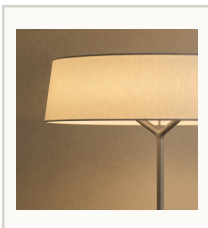

Modern Round Fabric Shade Table and Floor Lamp

TABLE & FLOOR LAMP

SPECIFICATIONS

Dimensions Table: 17.7 in Dia x 24.0 in H; Floor: 19.5 in Dia x 55.1 in H

Material Metal + fabric shade

Finishes Gray + Ivory / Black + Ivory

Bulb Integrated LED / 3000K Warm Light

Space Living room, bedroom, study

SKU REFERENCE

Table / Gray + Ivory: AL-TL-1461-GY

Table / Black + Ivory: AL-TL-1461-BK

Floor / Gray + Ivory: AL-FL-1461-GY

Floor / Black + Ivory: AL-FL-1461-BK