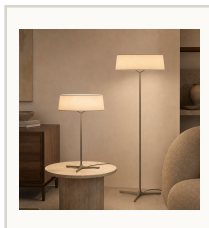

Modern Round Fabric Shade Table and Floor Lamp

TABLE & FLOOR LAMP

SPECIFICATIONS

Dimensions Table: 17.7 in Dia x 24.0 in H; Floor: 19.5 in Dia x 55.1 in H

Material Metal + fabric shade

Finishes Gray + Ivory / Black + Ivory

Bulb Integrated LED / 3000K Warm Light

Space Living room, bedroom, study

SKU REFERENCE

Table / Gray + Ivory: AL-TL-1461-GY

Table / Black + Ivory: AL-TL-1461-BK

Floor / Gray + Ivory: AL-FL-1461-GY

Floor / Black + Ivory: AL-FL-1461-BK