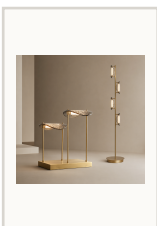

Modern Smoked Glass Brass Table and Floor Lamp

TABLE LAMP / FLOOR LAMP

SPECIFICATIONS

Dimensions Table Lamp: 16.1 in L x 14.1 in W x 16.9 in H
Floor Lamp: 13.8 in Dia x 65.0 in H

Material Brass + smoked textured glass

Finish Natural Brass + Smoked Gray Glass

Light Source Integrated LED / 3000K
Table Lamp: 15W
Floor Lamp: 30W

Space Living room, bedroom, study, lounge

SKU REFERENCE

Table Lamp: AL-TL-1247-T
Floor Lamp: AL-FL-1247-F

Product page

Scan for current product details.
ardenlumelighting.com