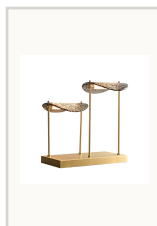

Modern Smoked Glass Brass Table and Floor Lamp

TABLE LAMP / FLOOR LAMP

SPECIFICATIONS

Dimensions Table Lamp: 16.1 in L x 14.1 in W x 16.9 in H
Floor Lamp: 13.8 in Dia x 65.0 in H

Material Brass + smoked textured glass

Finish Natural Brass + Smoked Gray Glass

Light Source Integrated LED / 3000K
Table Lamp: 15W
Floor Lamp: 30W

Space Living room, bedroom, study, lounge

SKU REFERENCE

Table Lamp: AL-TL-1247-T
Floor Lamp: AL-FL-1247-F

Product page

Scan for current product details.
ardenlumelighting.com