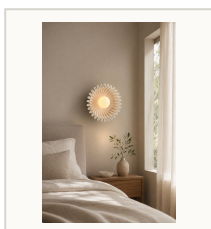

Modern Beige Travertine Sunburst Ripple Wall Sconce

WALL SCONCE

SPECIFICATIONS

Dimensions   Appro x 7.9 in Dia; e x act projection to be confirmed before order

Material   Textured shade material with acrylic diffuser and metal hardware

Finish   Off white or warm beige shade with warm diffuser

Bulb   LED light source shown in source; driver details to be confirmed before order

Space   Bedroom, hallway, living room, hotel room, feature wall

OPTIONS

Finish   Off white or warm beige shade with warm diffuser

Finish   Off White / Warm Beige

SKU REFERENCE

AL-WS-8031-OW
AL-WS-8031-BE

Product page

Scan for current details and availability.
ardenlumelighting.com