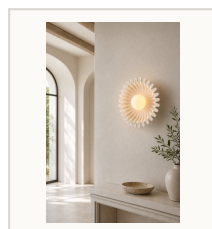

Modern Beige Travertine Sunburst Ripple Wall Sconce

WALL SCONCE

SPECIFICATIONS

Dimensions   Appro x 7.9 in Dia; e x act projection to be confirmed before order

Material   Textured shade material with acrylic diffuser and metal hardware

Finish   Off white or warm beige shade with warm diffuser

Bulb   LED light source shown in source; driver details to be confirmed before order

Space   Bedroom, hallway, living room, hotel room, feature wall

OPTIONS

Finish   Off white or warm beige shade with warm diffuser

Finish   Off White / Warm Beige

SKU REFERENCE

AL-WS-8031-OW
AL-WS-8031-BE

Product page

Scan for current details and availability.
ardenlumelighting.com