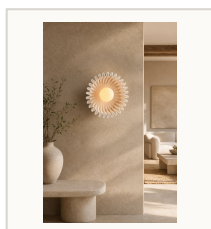

Modern Beige Travertine Sunburst Ripple Wall Sconce

WALL SCONCE

SPECIFICATIONS

Dimensions   Appro x 7.9 in Dia; e x act projection to be confirmed before order

Material   Textured shade material with acrylic diffuser and metal hardware

Finish   Off white or warm beige shade with warm diffuser

Bulb   LED light source shown in source; driver details to be confirmed before order

Space   Bedroom, hallway, living room, hotel room, feature wall

OPTIONS

Finish   Off white or warm beige shade with warm diffuser

Finish   Off White / Warm Beige

SKU REFERENCE

AL-WS-8031-OW
AL-WS-8031-BE

Product page

Scan for current details and availability.
ardenlumelighting.com