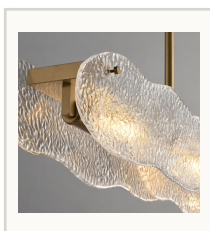

Modern Textured Glass Linear Island Chandelier

LINEAR CHANDELIER

SPECIFICATIONS

Dimensions L35.4 in x H5.0 in
L50.4 in x H5.5 in
L59.1 in x H6.3 in

Material Brass + textured glass

Finish Natural Brass

Bulb E14 bulbs x4

Suspension Adjustable rods: 23.6 in + 15.7 in

Space Dining room, kitchen island, bar, study

SKU REFERENCE

L35.4 in: AL-CH-1246-35

L50.4 in: AL-CH-1246-50

L59.1 in: AL-CH-1246-59

Product page

Scan for current product details.
ardenlumelighting.com