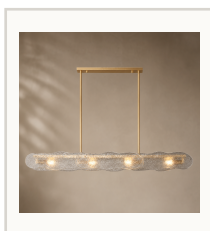

Modern Textured Glass Linear Island Chandelier

LINEAR CHANDELIER

SPECIFICATIONS

Dimensions L35.4 in x H5.0 in
L50.4 in x H5.5 in
L59.1 in x H6.3 in

Material Brass + textured glass

Finish Natural Brass

Bulb E14 bulbs x4

Suspension Adjustable rods: 23.6 in + 15.7 in

Space Dining room, kitchen island, bar, study

SKU REFERENCE

L35.4 in: AL-CH-1246-35

L50.4 in: AL-CH-1246-50

L59.1 in: AL-CH-1246-59

Product page

Scan for current product details.
ardenlumelighting.com