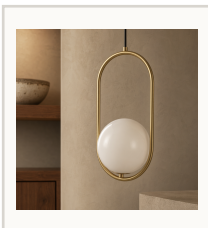

# Modern U-Frame Copper Globe Pendant Light

PENDANT LIGHT

## SPECIFICATIONS

**Dimensions** 7.1 in Dia x 16.9 in H; adjustable cord up to 39.4 in

**Material** Copper + glass

**Finish** Natural Copper

**Bulb** G9 LED

**Space** Dining room, living room, bedroom

## SKU REFERENCE

Natural Copper: AL-PD-1466-NC