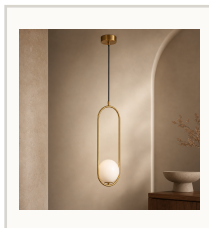

# Modern U-Frame Copper Globe Pendant Light

PENDANT LIGHT

## SPECIFICATIONS

**Dimensions** 7.1 in Dia x 16.9 in H; adjustable cord up to 39.4 in

**Material** Copper + glass

**Finish** Natural Copper

**Bulb** G9 LED

**Space** Dining room, living room, bedroom

## SKU REFERENCE

Natural Copper: AL-PD-1466-NC