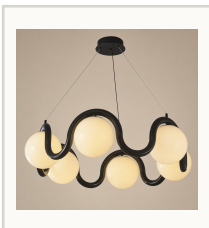

Modern Wave Globe Chandelier

CHANDELIER

SPECIFICATIONS

Dimensions D36.2 x H11.0 in; adjustable cord

Material Iron + glass shade

Finish Black / Red / Blue / Yellow

Bulb LED E14 bulbs, warm light

Space Dining room, living room, bedroom

OPTIONS

- Black
- Red
- Blue
- Yellow

Product page

Scan for current product details.
ardenlumelighting.com