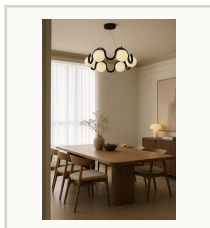

Modern Wave Globe Chandelier

CHANDELIER

SPECIFICATIONS

Dimensions D36.2 x H11.0 in; adjustable cord

Material Iron + glass shade

Finish Black / Red / Blue / Yellow

Bulb LED E14 bulbs, warm light

Space Dining room, living room, bedroom

OPTIONS

- Black
- Red
- Blue
- Yellow

Product page

Scan for current product details.
ardenlumelighting.com