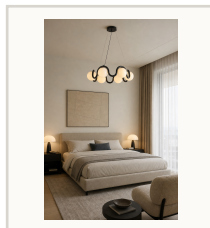

Modern Wave Globe Chandelier

CHANDELIER

SPECIFICATIONS

Dimensions D36.2 x H11.0 in; adjustable cord

Material Iron + glass shade

Finish Black / Red / Blue / Yellow

Bulb LED E14 bulbs, warm light

Space Dining room, living room, bedroom

OPTIONS

- Black
- Red
- Blue
- Yellow

Product page

Scan for current product details.
ardenlumelighting.com