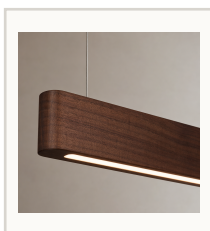

Modern Wood Linear LED Pendant Light

LINEAR PENDANT LIGHT

SPECIFICATIONS

Dimensions	47.2 / 59.1 / 70.9 in L x 3.1 in H
Material	White Ash or Black Walnut Wood + acrylic
Finishes	White Ash / Black Walnut
Bulb	Integrated LED 36W / 40W / 50W
Space	Dining room, study, kitchen island

SKU REFERENCE

White Ash / 47.2 in: AL-PD-1259-WA-1200
White Ash / 59.1 in: AL-PD-1259-WA-1500
White Ash / 70.9 in: AL-PD-1259-WA-1800
Black Walnut / 47.2 in: AL-PD-1259-BW-1200
Black Walnut / 59.1 in: AL-PD-1259-BW-1500
Black Walnut / 70.9 in: AL-PD-1259-BW-1800