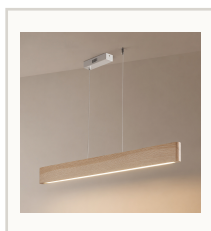

Modern Wood Linear LED Pendant Light

LINEAR PENDANT LIGHT

SPECIFICATIONS

Dimensions	47.2 / 59.1 / 70.9 in L x 3.1 in H
Material	White Ash or Black Walnut Wood + acrylic
Finishes	White Ash / Black Walnut
Bulb	Integrated LED 36W / 40W / 50W
Space	Dining room, study, kitchen island

SKU REFERENCE

White Ash / 47.2 in: AL-PD-1259-WA-1200
White Ash / 59.1 in: AL-PD-1259-WA-1500
White Ash / 70.9 in: AL-PD-1259-WA-1800
Black Walnut / 47.2 in: AL-PD-1259-BW-1200
Black Walnut / 59.1 in: AL-PD-1259-BW-1500
Black Walnut / 70.9 in: AL-PD-1259-BW-1800