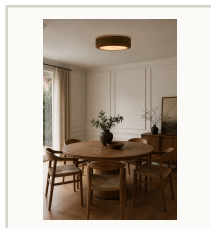

Modern Wood Ring LED Ceiling Light

CEILING LIGHT

SPECIFICATIONS

Dimensions	D23.6 x H4.7 in
Material	Walnut wood + acrylic diffuser
Finish	Khaki / Brown / Green
Bulb	Integrated LED, stepless dimming
Space	Study, dining room, bedroom

OPTIONS

- Khaki Ceiling
- Brown Ceiling
- Green Ceiling
- Khaki Pendant
- Brown Pendant
- Green Pendant

Product page

Scan for current product details.
ardenlumelighting.com