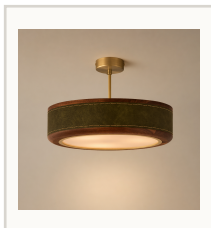

# Modern Wood Ring LED Ceiling Light

CEILING LIGHT

## SPECIFICATIONS

<b>Dimensions</b>	D23.6 x H4.7 in
<b>Material</b>	Walnut wood + acrylic diffuser
<b>Finish</b>	Khaki / Brown / Green
<b>Bulb</b>	Integrated LED, stepless dimming
<b>Space</b>	Study, dining room, bedroom

## OPTIONS

- Khaki Ceiling
- Brown Ceiling
- Green Ceiling
- Khaki Pendant
- Brown Pendant
- Green Pendant

**Product page**

Scan for current product details.  
[ardenlumelighting.com](https://ardenlumelighting.com)