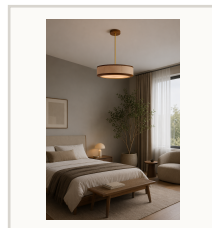

# Modern Wood Ring LED Ceiling Light

CEILING LIGHT

## SPECIFICATIONS

<b>Dimensions</b>	D23.6 x H4.7 in
<b>Material</b>	Walnut wood + acrylic diffuser
<b>Finish</b>	Khaki / Brown / Green
<b>Bulb</b>	Integrated LED, stepless dimming
<b>Space</b>	Study, dining room, bedroom

## OPTIONS

- Khaki Ceiling
- Brown Ceiling
- Green Ceiling
- Khaki Pendant
- Brown Pendant
- Green Pendant

**Product page**

Scan for current product details.  
[ardenlumelighting.com](https://ardenlumelighting.com)