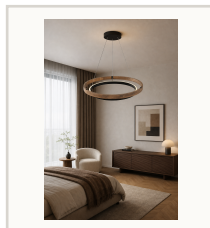

Modern Wood Ring LED Pendant Chandelier

CHANDELIER

SPECIFICATIONS

Dimensions D47.2 in; adjustable cord

Material Imported white ash wood + metal

Finish Wood + Black

Bulb Integrated LED 36W / 54W / 72W / 90W, three-color light

Space Living room, study, dining room

OPTIONS

- D600
- D800
- D1000
- D1200

Product page

Scan for current product details.
ardenlumelighting.com