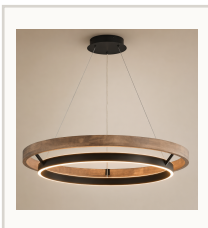

Modern Wood Ring LED Pendant Chandelier

CHANDELIER

SPECIFICATIONS

Dimensions D47.2 in; adjustable cord

Material Imported white ash wood + metal

Finish Wood + Black

Bulb Integrated LED 36W / 54W / 72W / 90W, three-color light

Space Living room, study, dining room

OPTIONS

- D600
- D800
- D1000
- D1200

Product page

Scan for current product details.
ardenlumelighting.com