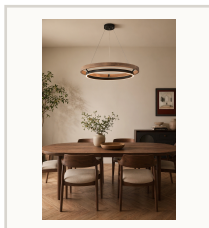

Modern Wood Ring LED Pendant Chandelier

CHANDELIER

SPECIFICATIONS

Dimensions D47.2 in; adjustable cord

Material Imported white ash wood + metal

Finish Wood + Black

Bulb Integrated LED 36W / 54W / 72W / 90W, three-color light

Space Living room, study, dining room

OPTIONS

- D600
- D800
- D1000
- D1200

Product page

Scan for current product details.
ardenlumelighting.com