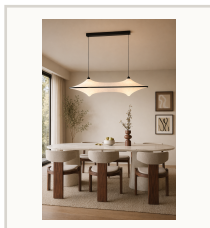

Sculptural Fabric Linear LED Pendant Light

LINEAR PENDANT

SPECIFICATIONS

Dimensions L43.3 x W14.2 x H11.0 in; adjustable cord

Material Iron + textured fabric shade

Finish Chrome Gold / Black Gold

Bulb Integrated LED 72W / 100W, three-color or stepless dimming

Space Study, dining room, bar counter

OPTIONS

- Chrome Gold Three-Color Acrylic
- Chrome Gold Stepless Dimming
- Chrome Gold Silk Three-Color
- Chrome Gold Silk Stepless Dimming
- Black Gold Three-Color Acrylic
- Black Gold Stepless Dimming
- Black Gold Silk Three-Color
- Black Gold Silk Stepless Dimming