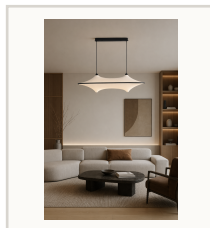

Sculptural Fabric Linear LED Pendant Light

LINEAR PENDANT

SPECIFICATIONS

Dimensions L43.3 x W14.2 x H11.0 in; adjustable cord

Material Iron + textured fabric shade

Finish Chrome Gold / Black Gold

Bulb Integrated LED 72W / 100W, three-color or stepless dimming

Space Study, dining room, bar counter

OPTIONS

- Chrome Gold Three-Color Acrylic
- Chrome Gold Stepless Dimming
- Chrome Gold Silk Three-Color
- Chrome Gold Silk Stepless Dimming
- Black Gold Three-Color Acrylic
- Black Gold Stepless Dimming
- Black Gold Silk Three-Color
- Black Gold Silk Stepless Dimming