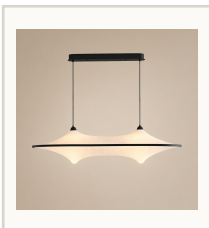

Sculptural Fabric Linear LED Pendant Light

LINEAR PENDANT

SPECIFICATIONS

Dimensions L43.3 x W14.2 x H11.0 in; adjustable cord

Material Iron + textured fabric shade

Finish Chrome Gold / Black Gold

Bulb Integrated LED 72W / 100W, three-color or stepless dimming

Space Study, dining room, bar counter

OPTIONS

- Chrome Gold Three-Color Acrylic
- Chrome Gold Stepless Dimming
- Chrome Gold Silk Three-Color
- Chrome Gold Silk Stepless Dimming
- Black Gold Three-Color Acrylic
- Black Gold Stepless Dimming
- Black Gold Silk Three-Color
- Black Gold Silk Stepless Dimming