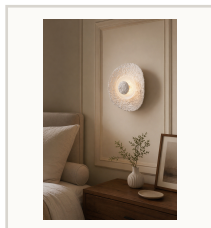

Textured Alabaster Disc Wall Sconce

WALL SCONCE

SPECIFICATIONS

Dimensions	D10.4 x H11.8 in
Material	Textured resin shade + metal
Finish	White
Bulb	Integrated LED 9W, 2 bulbs
Space	Bedroom, living room, entryway

OPTIONS

- 8.7 in Dia
- 10.4 in Dia

Product page

Scan for current product details.

ardenlumelighting.com