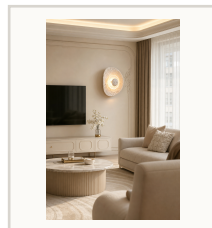

Textured Alabaster Disc Wall Sconce

WALL SCONCE

SPECIFICATIONS

Dimensions	D10.4 x H11.8 in
Material	Textured resin shade + metal
Finish	White
Bulb	Integrated LED 9W, 2 bulbs
Space	Bedroom, living room, entryway

OPTIONS

- 8.7 in Dia
- 10.4 in Dia

Product page

Scan for current product details.

ardenlumelighting.com